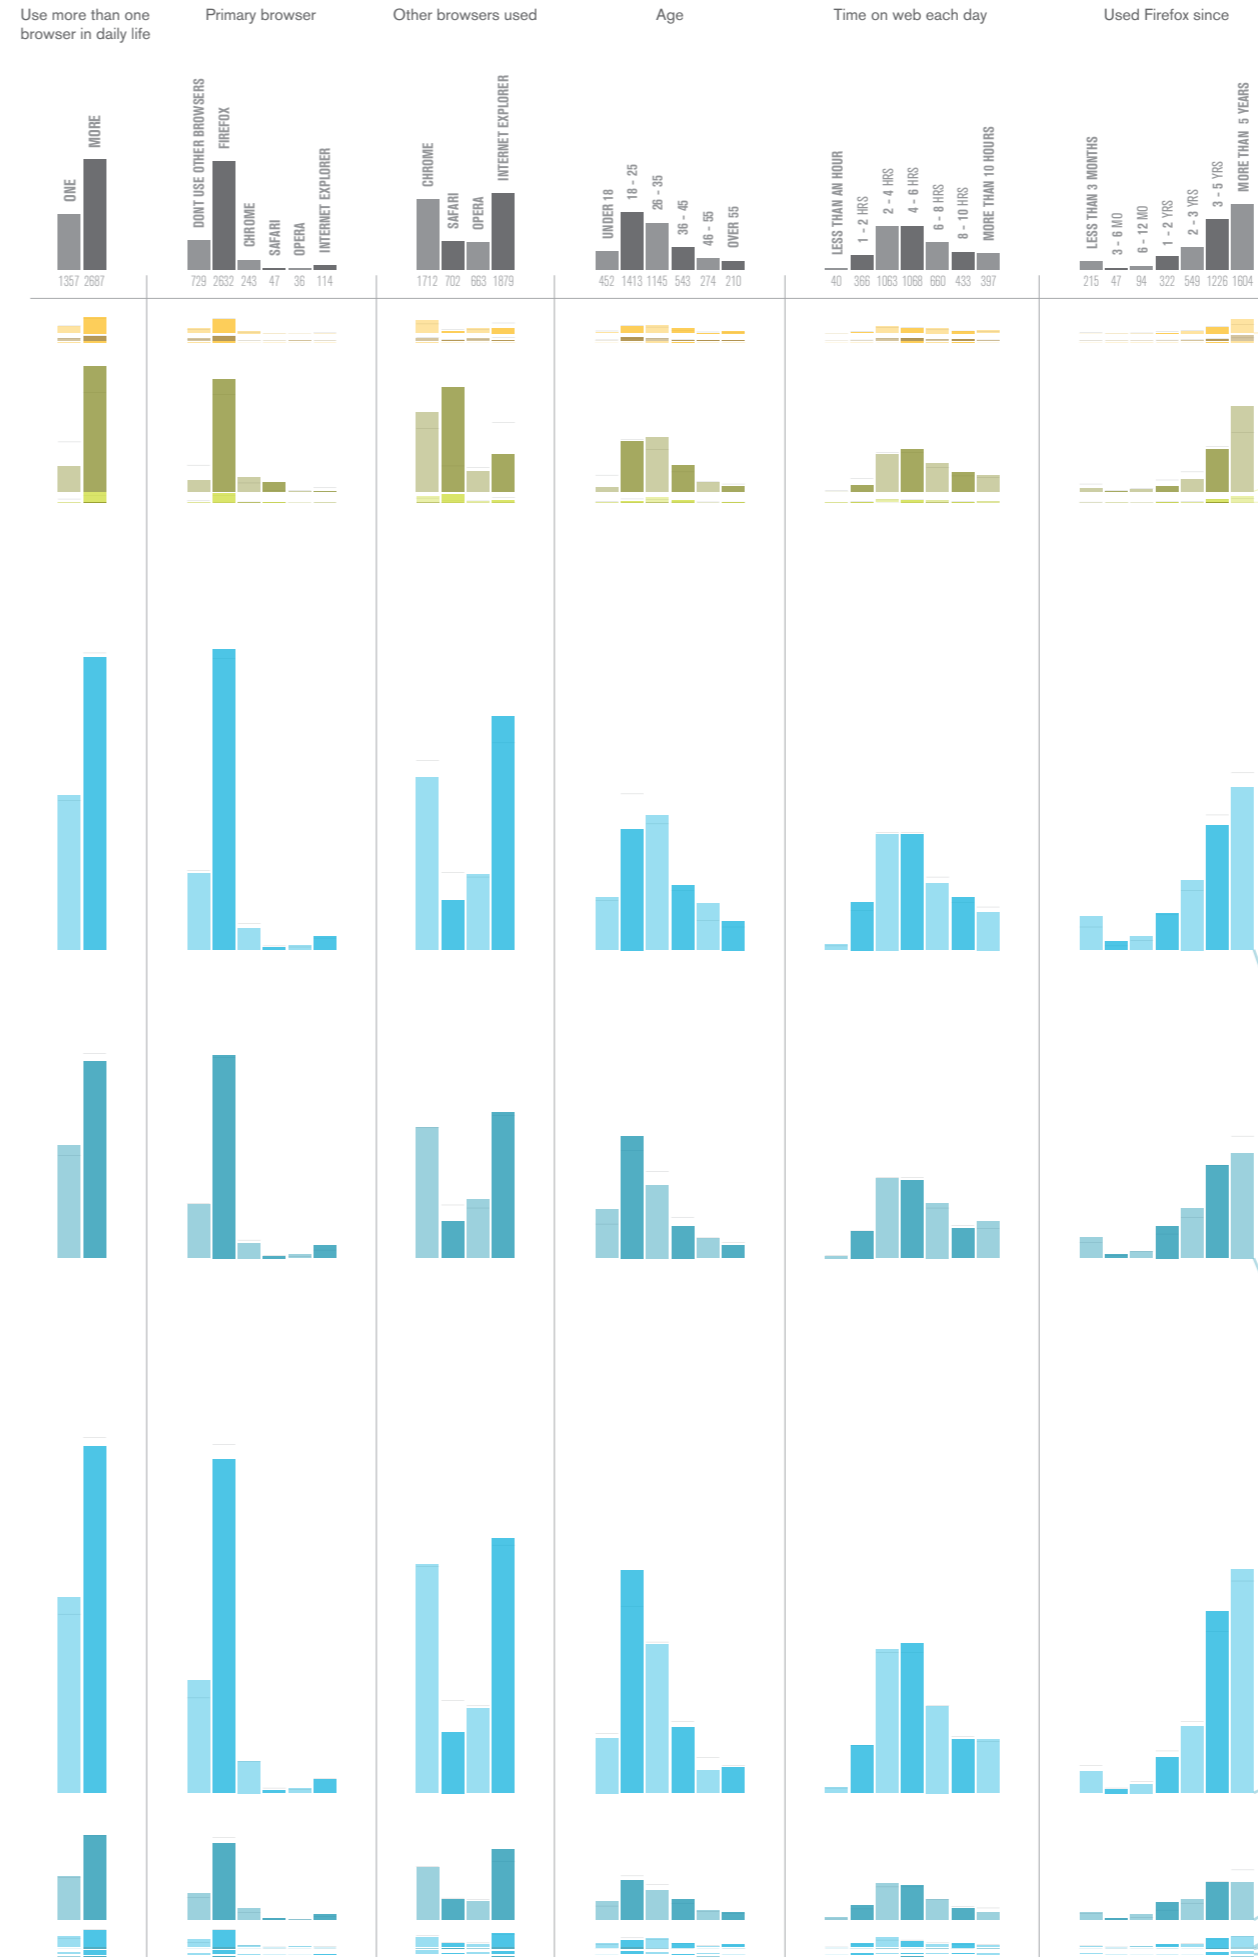

Percentage of operating systems  
SEPTEMBER 2010

Mozilla WITL User data

SunOS users: 1

Linux users: 194

OS X users: 1331

Windows users: 25741

Mozilla WITL Survey data

Mozilla WITL Event data (small)

Number of open tabs for entire survey