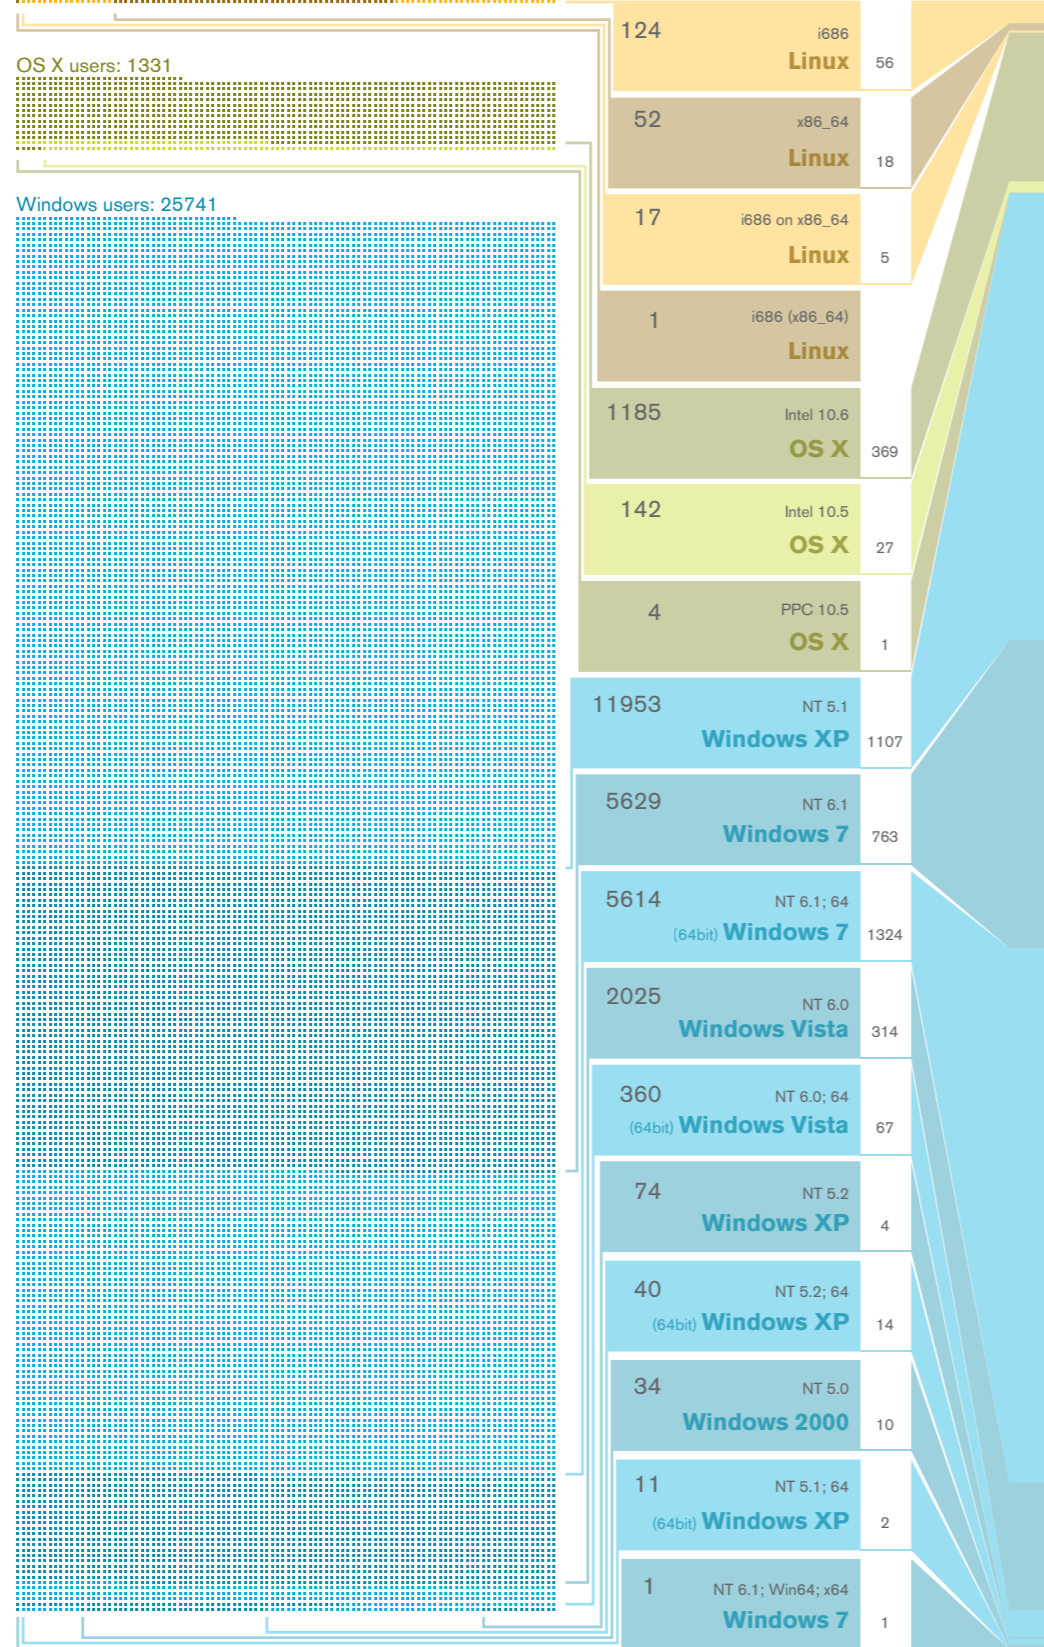

Percentage of operating systems  
SEPTEMBER 2010

Mozilla WITL User data

SunOS users: 1

Linux users: 194

OS X users: 1331

Windows users: 25741

Mozilla WITL Survey data

Mozilla WITL Event data (small)

Number of open tabs for entire survey